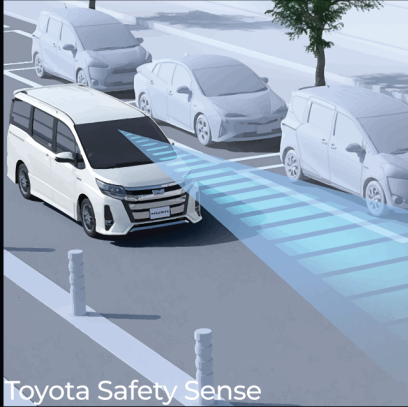

FEATURES

Toyota Safety Sense

Auto Dual Power Sliding Door

Limitless Space

SPECIFICATIONS

ENGINE

Engine Description	1.8L VVT-i + Electric Motor
Valve System	DOHC
Arrangement Type	4-cylinder 16-valve
Displacement (cc)	1,797 cc
Bore x Stroke (mm x mm)	80.5 x 88.3
Compression Ratio	13.0 : 1
Output (bhp)	134 bhp
Torque (Nm)	142 Nm