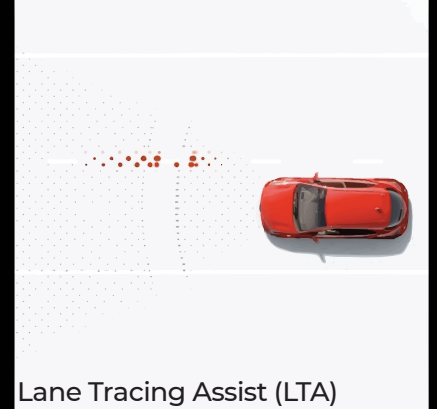

**CARLE**  
CUSTOM-BUILT RIDES

TOYOTA  
**RAV4** **HYBRID**

## FEATURES

Motion Sensored Tailgate

Blind Spot Monitor (BSM)

Lane Tracing Assist (LTA)